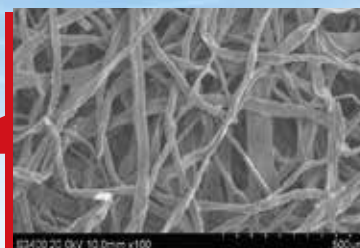

KATO GENUINE PARTS!!

Filters included in 1,000 HOURS FILTER KITS are all KATO GENUINE PARTS. KATO filters are finer than imitation filters, filtering oil better, periodical replacement of KATO filters helps reduce your machine's downtime.

Performance test

Fineness of fiber

**KATO
genuine filters
(Sample)**

Imitation filters

KATO GENUINE 1,000 HOURS FILTER KIT

Models to be applied

Model	S/Nos. to be applied	Maintenance Kit Part No.
MR-130R	—	999-MK581020
CR-130Ri	—	999-MK781020 *1
CR-200Ri	—	999-MK701020 *2
SR-250R	#5001-5738	999-MK511A20
	#5739-	999-MK511B20
SR-300L	#0052-0082	999-MK611A20
	#0051, 0083-0162	999-MK611B20
	#0163-	999-MK611C20
SR-700L	—	999-MK621020
SL-700R	—	999-MK521020