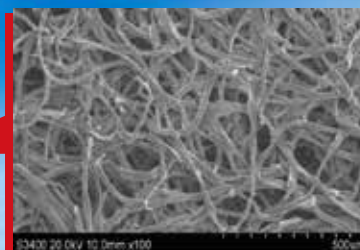

KATO GENUINE 1,000 HOURS FILTER KIT

Filter Kit for SR-700L

Filter Kit for HD820R

EASY TO ORDER!!

1,000 HOURS FILTER KITS include all filters excluding air filters required for 1,000 hours maintenance to make ordering them easier.

KATO GENUINE PARTS!!

Filters included in 1,000 HOURS FILTER KITS are all KATO GENUINE PARTS. KATO filters are finer than imitation filters, filtering oil better, periodical replacement of KATO filters helps reduce your machine's downtime.

Performance test

Fineness of fiber

**KATO
genuine filters
(Sample)**

Imitation filters

KATO GENUINE 1,000 HOURS FILTER KIT

Models to be applied

Model	S/Nos. to be applied	Maintenance Kit Part No.
MR-130R	—	999-MK581020
CR-130Ri	—	999-MK781020 *1
CR-200Ri	—	999-MK701020 *2
SR-250R	#5001-5738	999-MK511A20
	#5739-	999-MK511B20
SR-300L	#0052-0082	999-MK611A20
	#0051, 0083-0162	999-MK611B20
	#0163-	999-MK611C20
SR-700L	—	999-MK621020
SL-700R	—	999-MK521020